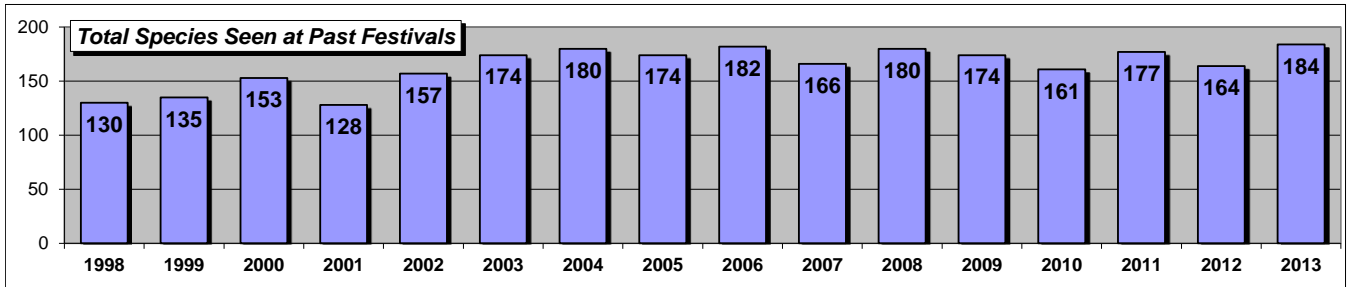

BREWER'S BLACKBIRD	◆	◆	◆			◆	◆	◆	◆	◆	◆	◆	◆	◆	◆	◆
COMMON GRACKLE	◆	◆	◆	◆	◆	◆	◆	◆	◆	◆	◆	◆	◆	◆	◆	◆
BROWN-HEADED COWBIRD	◆	◆	◆	◆	◆	◆	◆	◆	◆	◆	◆	◆	◆	◆	◆	◆
TANAGERS																
SCARLET Tanager	◆	◆	◆	◆	◆	◆	◆	◆	◆	◆	◆	◆	◆	◆	◆	◆
GROSBEAKS & BUNTINGS																
NORTHERN CARDINAL	◆	◆	◆	◆	◆	◆	◆	◆	◆	◆	◆	◆	◆	◆	◆	◆
RED CROSSBILL																◆
ROSE-BREADED GROSBEAK	◆	◆	◆	◆	◆	◆	◆	◆	◆	◆	◆	◆	◆	◆	◆	◆
INDIGO BUNTING	◆	◆	◆	◆	◆	◆	◆	◆	◆	◆	◆	◆	◆	◆	◆	◆
DICKCISEL									●				●			
EVENING GROSBEAK									◆	◆						
PURPLE FINCH	◆	◆	◆	◆	◆	◆	◆	◆	◆	◆	◆	◆	◆	◆	◆	◆
HOUSE FINCH	◆	◆	◆	◆	◆	◆	◆	◆	◆	◆	◆	◆	◆	◆	◆	◆
PINE SISKIN			◆	◆		◆	◆	◆	◆	◆	◆	◆	◆	◆	◆	◆
AMERICAN GOLDFINCH	◆	◆	◆	◆	◆	◆	◆	◆	◆	◆	◆	◆	◆	◆	◆	◆
EASTERN / RUFOUS-SIDED TOWHEE	◆	◆	◆	◆	◆	◆	◆	◆	◆	◆	◆	◆	◆	◆	◆	◆
SPARROWS																
SAVANNAH SPARROW	◆	◆	◆	◆	◆	◆	◆	◆	◆	◆	◆	◆	◆	◆	◆	◆
GRASSHOPPER SPARROW																◆
VESPER SPARROW	◆	◆	◆		◆	◆			◆	◆	◆	◆	◆	◆	◆	◆
DARK-EYED JUNCO		◆	◆		◆	◆										◆
AMERICAN TREE SPARROW									◆	◆	◆					◆
CHIPPING SPARROW	◆	◆	◆	◆	◆				◆	◆		◆	◆	◆	◆	◆
LARK SPARROW													*			
CLAY-COLORED SPARROW					◆				◆	◆	◆	◆	◆	◆	◆	◆
FIELD SPARROW	◆	◆	◆	◆	◆				◆	◆	◆	◆	◆	◆	◆	◆
WHITE-CROWNED SPARROW	◆		◆		◆	◆	◆	◆	◆	◆	◆	◆	◆	◆	◆	◆
WHITE-THROATED SPARROW	◆	◆	◆	◆	◆	◆	◆	◆	◆	◆	◆	◆	◆	◆	◆	◆
HARRIS' SPARROW													*			
FOX SPARROW					◆											◆
LINCOLN'S SPARROW						◆		◆			◆	◆				◆
SWAMP SPARROW	◆	◆	◆	◆	◆	◆	◆	◆	◆	◆	◆	◆	◆	◆	◆	◆
SONG SPARROW	◆	◆	◆	◆	◆	◆	◆	◆	◆	◆	◆	◆	◆	◆	◆	◆

Total Species Seen In All Festivals = **242**

Dates of Past Festivals

May 22 to May 31, 1998
 May 24 to June 2, 2002
 May 26 to June 4, 2006
 May 28 to June 6, 2010

May 28 to June 6, 1999
 May 23 to June 1, 2003
 May 25 to June 3, 2007
 May 27 to June 5, 2011

May 26 to June 4, 2000
 May 28 to June 6, 2004
 May 30 to June 8, 2008
 May 25 to June 3, 2012

May 25 to June 3, 2001
 May 27 to June 5, 2005
 May 22 to May 31, 2009
 May 24 to June 2, 2013